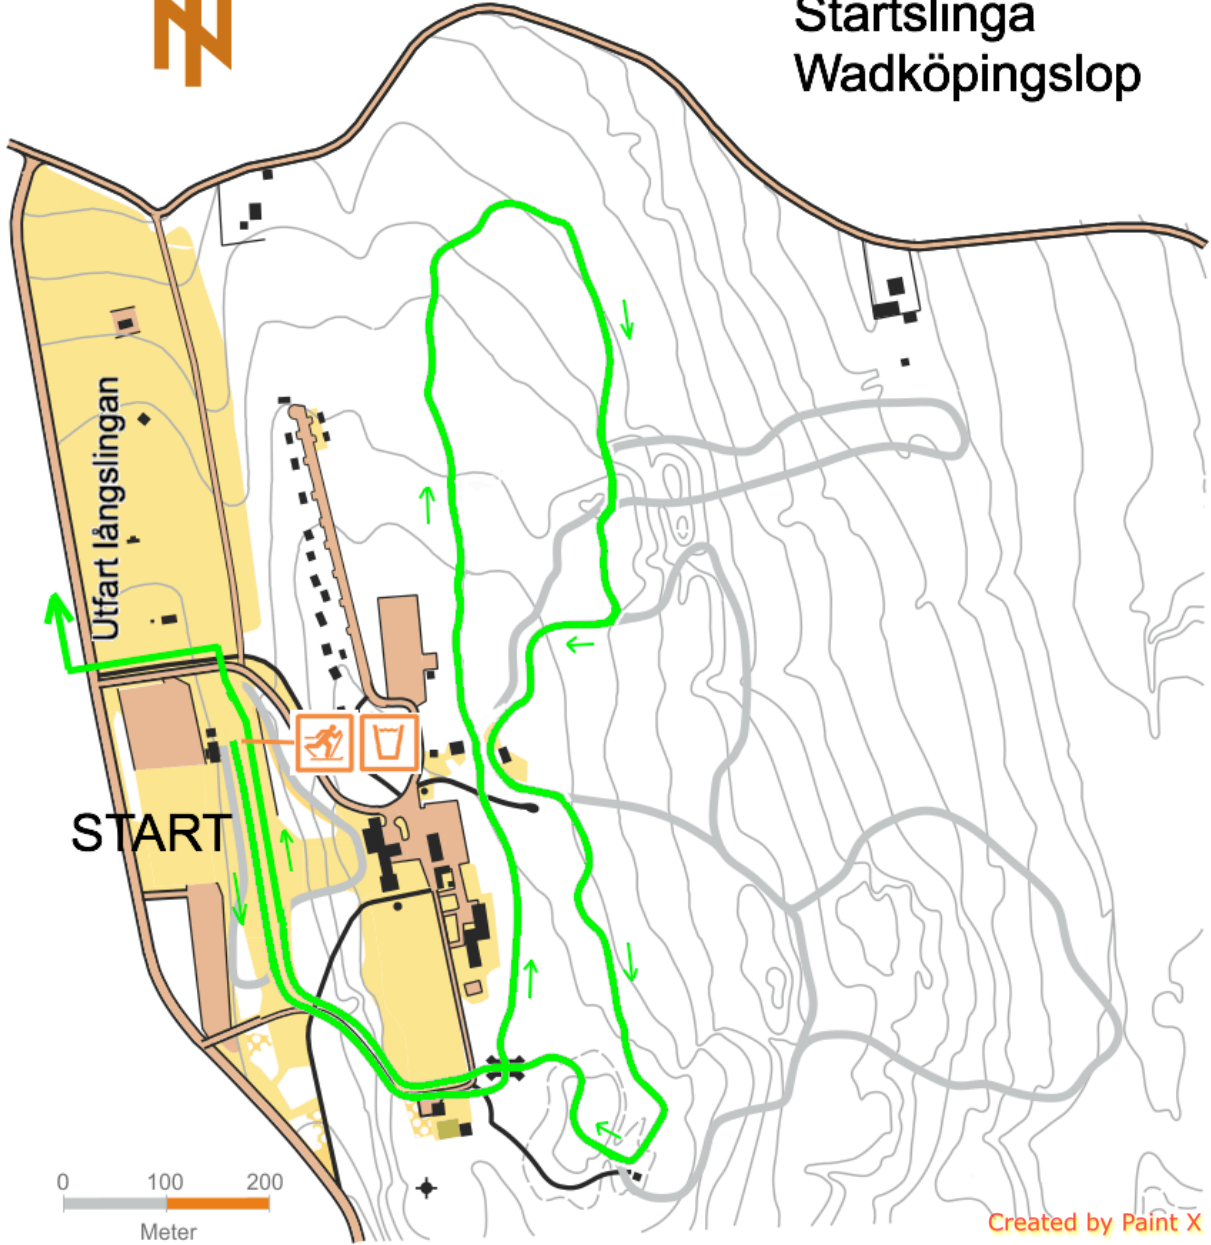

# Startslinga Wadköpingslop

Created by Paint X